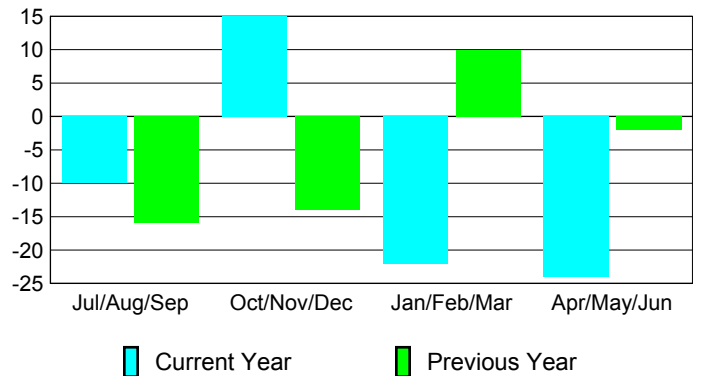

Membership Results
2009-2010

Membership
2008-2009

Month	Net Memb Goal	Actual New Memb	Actual Dropped Memb	Gain/Loss of Memb	Gain/Loss of Memb
Jul/Aug/Sep	0	7	-17	-10	-16
Oct/Nov/Dec	0	37	-22	15	-14
Jan/Feb/Mar	0	15	-37	-22	10
Apr/May/Jun	0	14	-38	-24	-2
Totals	0	73	-114	-41	-22

Membership Results 2009-2010

Goal, New, Dropped, Gain/Loss

Comparison of Membership Gain/Loss

Current Year Compared to the Previous Year

Gender Comparison 2009-2010